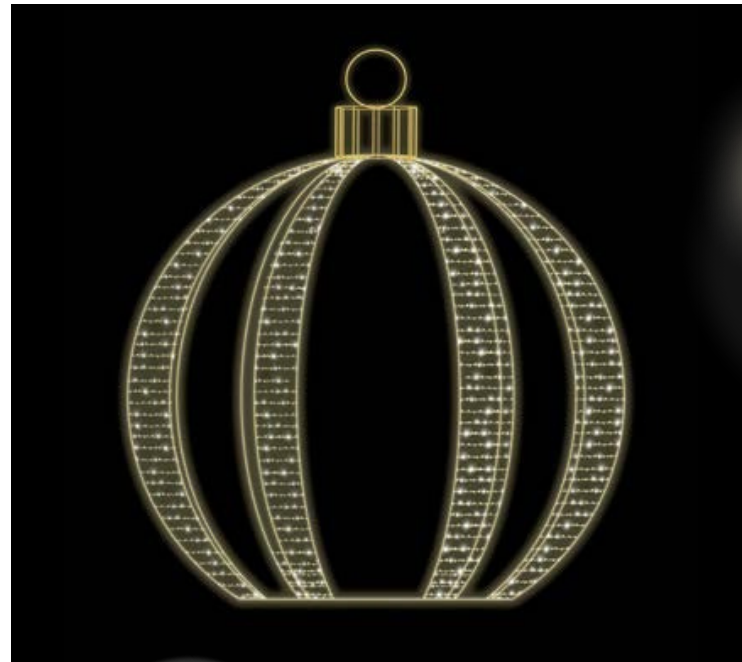

Fenix
light creations

Isole selfie

3D

TRONO

cod. 017018IT/2018

cod. 017022IT/2022

◆ 250 cm ◆ 170 cm

Fenix
light creations

SLITTA SELFIE

cod. 0197266SLI

◆ 220 cm ◆ 550 cm

Isole selfie

3D

SFERA GIGANTE

cod. 015SG6/2022

◆ 670cm ◆ 500 cm